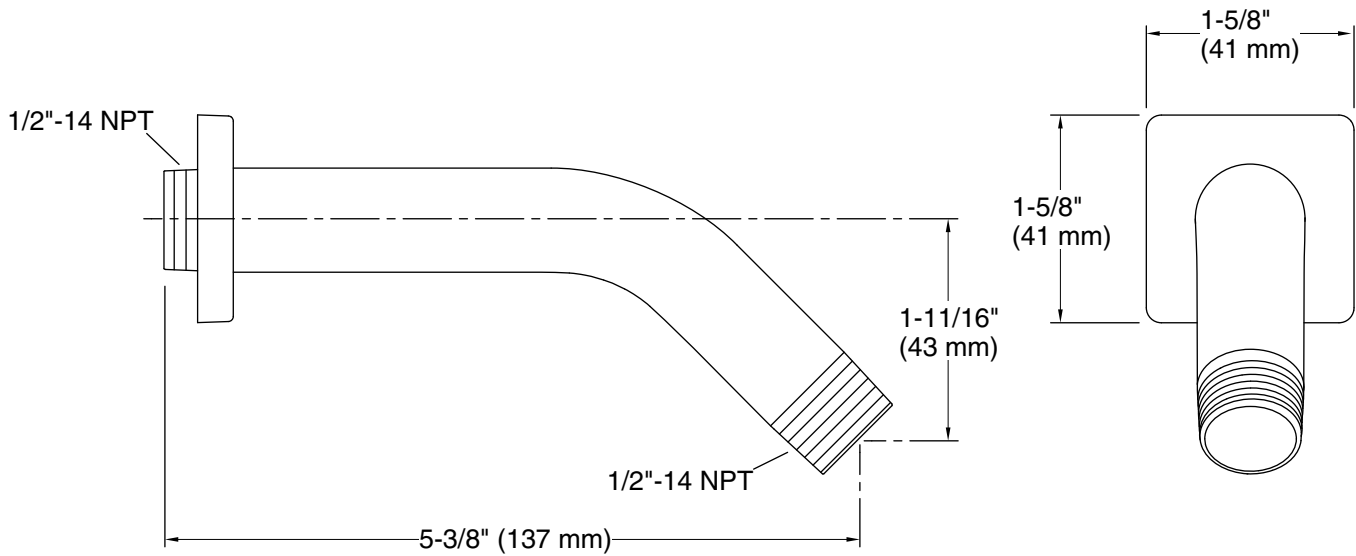

Features

- 1/2" NPT connection
- Coordinates with other products in the Honesty collection
- 5-3/4" x 5-1/3" x 2-11/16"

Material

- Brass

Codes/Standards

None Applicable

KOHLER® Faucet Lifetime Limited Warranty

Technical Information

All product dimensions are nominal.

Notes

Install this product according to the installation guide.